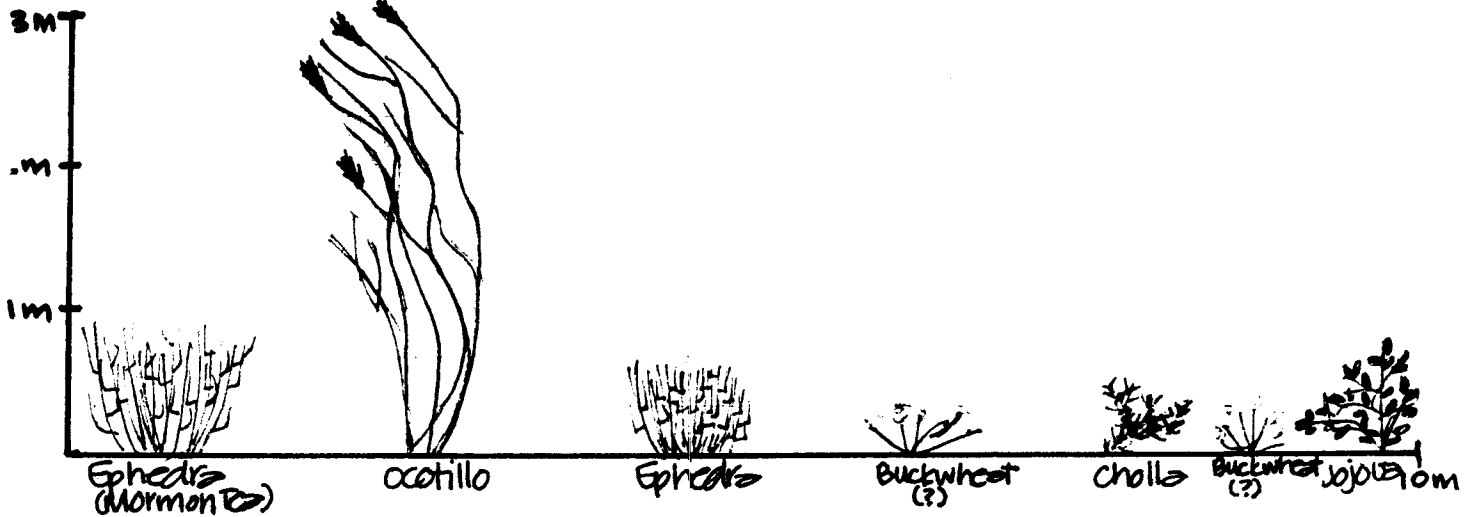

9/16/3

VEGETATION ZONATION DIAGRAMS

Student Sample 3

STOP 1: PINE WOODLAND & DESERT → (Near Lake Hemet)

TOP 2: CHAPARRAL →

TOP 3: CHAPARRAL & DESERT →

g163

VEGETATION ZONATION DIAGRAMS

Student Sample 3

ST 24: PINYON-JUNIPER WOODLAND * DESERT → (Deep Canyon)

STOP 5: COLORADO DESERT →

STOP 6: DESERT → (Outside Visitor Center)