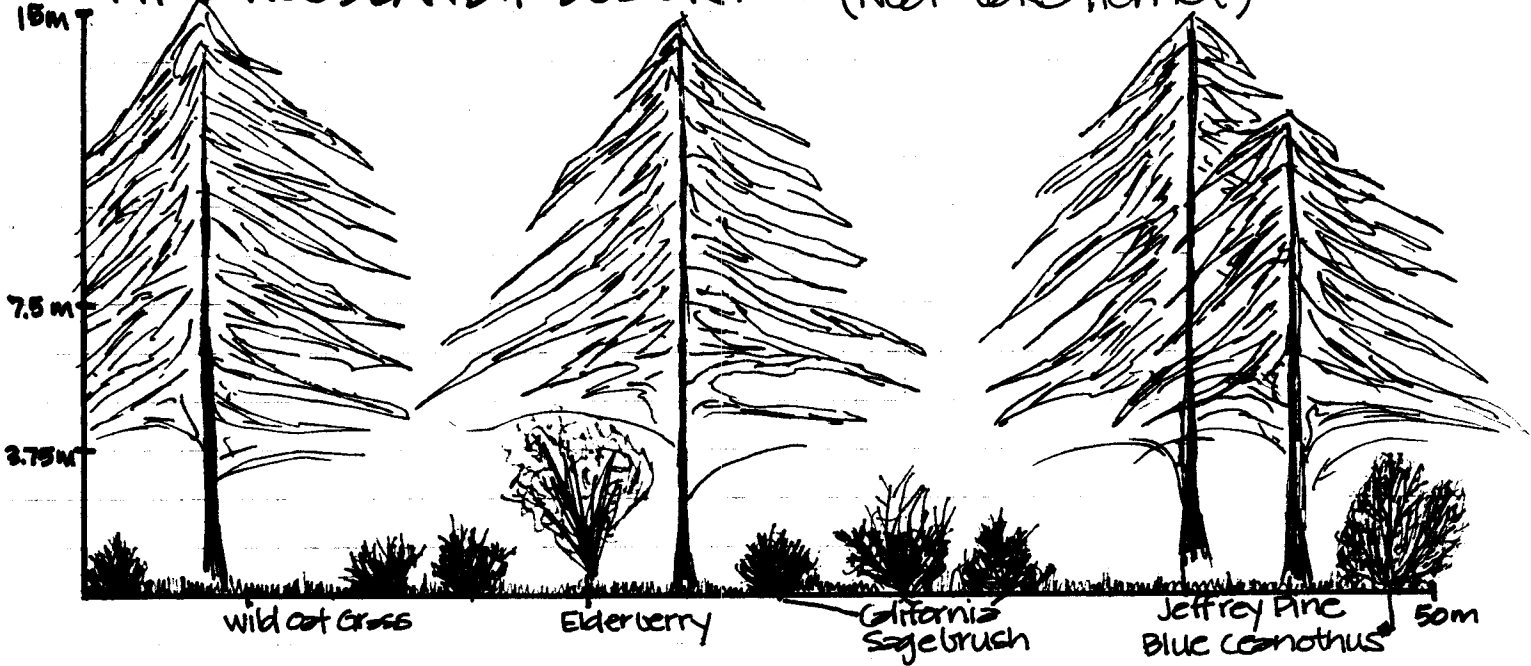

9/16/3

VEGETATION ZONATION DIAGRAMS

Student Sample 3

STOP 1: PINE WOODLAND & DESERT → (Near Lake Hemet)

TOP 2: CHAPARRAL →

TOP 3: CHAPARRAL & DESERT →

g163

VEGETATION ZONATION DIAGRAMS

Student Sample 3

ST 24: PINYON-JUNIPER WOODLAND * DESERT → (Deep Canyon)

STOP 5: COLORADO DESERT →

STOP 6: DESERT → (Outside Visitor Center)