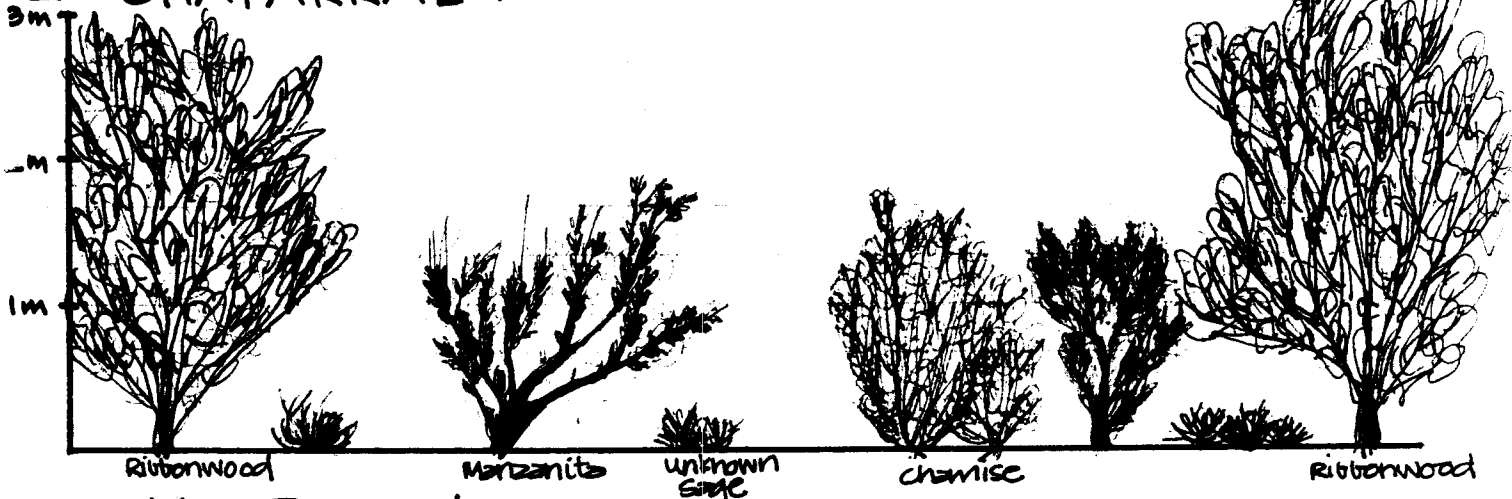

9/16/3

VEGETATION ZONATION DIAGRAMS

Student Sample 3

STOP 1: PINE WOODLAND & DESERT → (Near Lake Hemet)

TOP 2: CHAPARRAL →

TOP 3: CHAPARRAL & DESERT →

g163

VEGETATION ZONATION DIAGRAMS

Student Sample 3

ST 24: PINYON-JUNIPER WOODLAND * DESERT → (Deep Canyon)

STOP 5: COLORADO DESERT →

STOP 6: DESERT → (Outside Visitor Center)