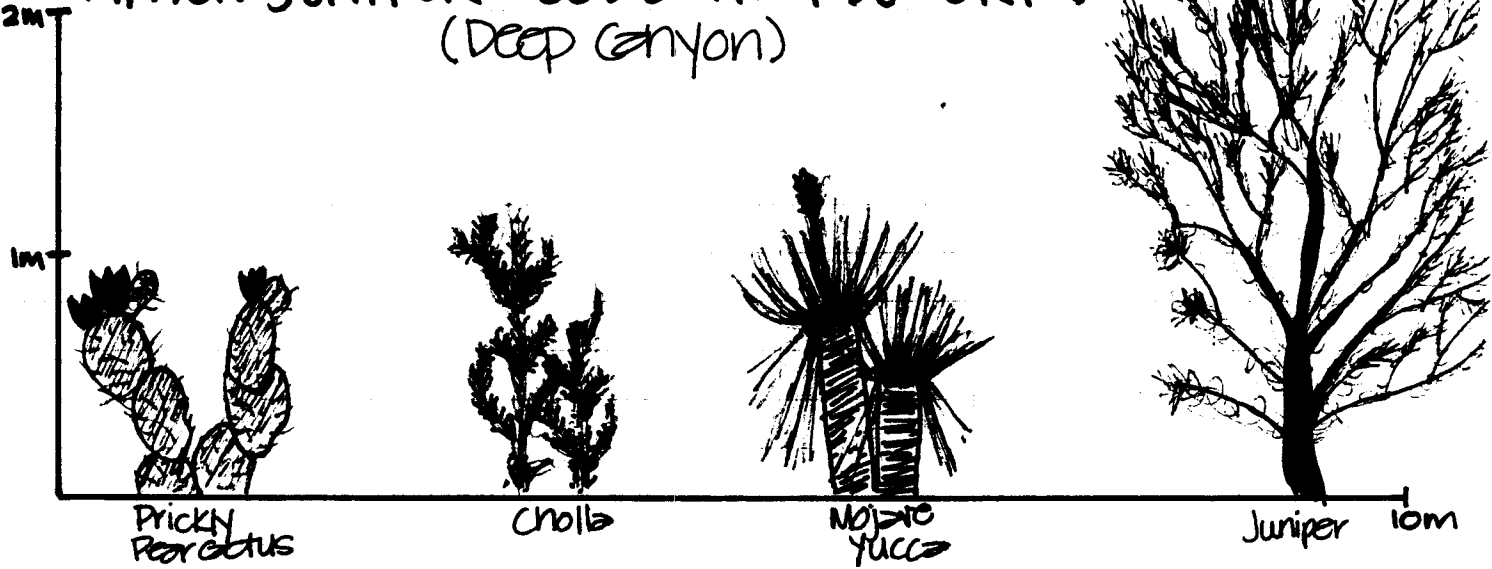

9/16/3

VEGETATION ZONATION DIAGRAMS

Student Sample 3

STOP 1: PINE WOODLAND & DESERT → (Near Lake Hemet)

TOP 2: CHAPARRAL →

TOP 3: CHAPARRAL & DESERT →

g163

VEGETATION ZONATION DIAGRAMS

Student Sample 3

ST 24: PINYON-JUNIPER WOODLAND * DESERT → (Deep Canyon)

STOP 5: COLORADO DESERT →

STOP 6: DESERT → (Outside Visitor Center)