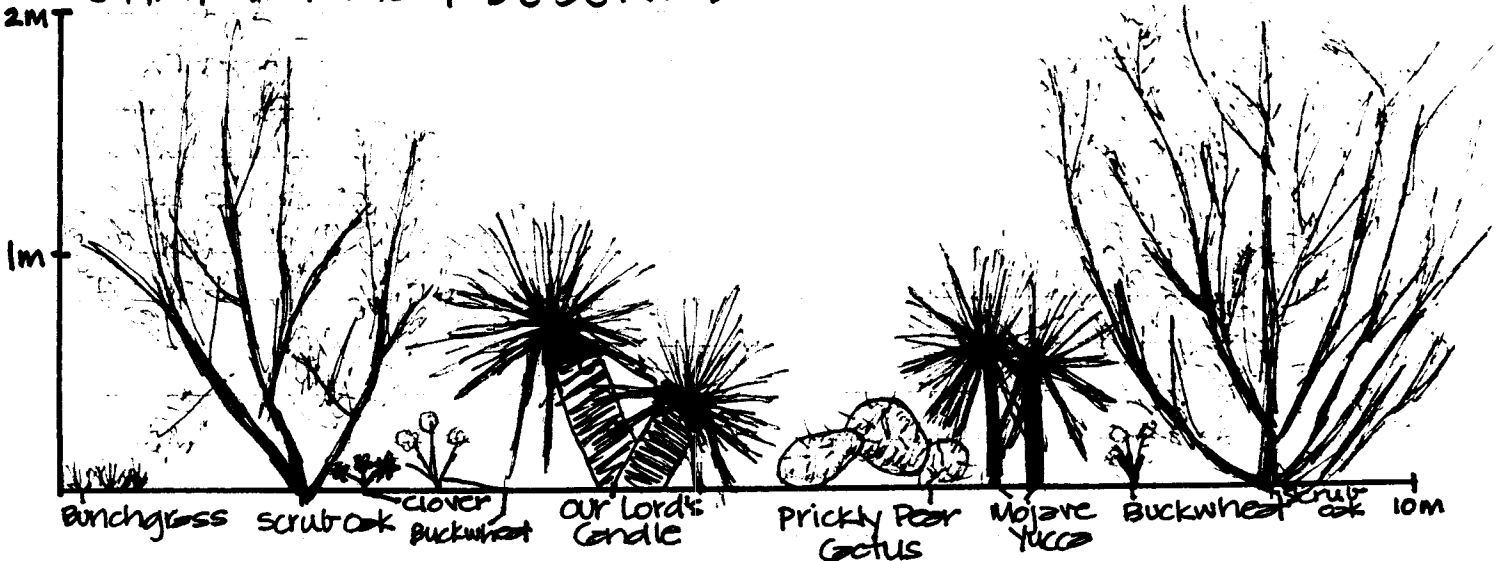

9/16/3

VEGETATION ZONATION DIAGRAMS

Student Sample 3

STOP 1: PINE WOODLAND & DESERT → (Near Lake Hemet)

TOP 2: CHAPARRAL →

TOP 3: CHAPARRAL & DESERT →

g163

VEGETATION ZONATION DIAGRAMS

Student Sample 3

ST 24: PINYON-JUNIPER WOODLAND * DESERT → (Deep Canyon)

STOP 5: COLORADO DESERT →

STOP 6: DESERT → (Outside Visitor Center)