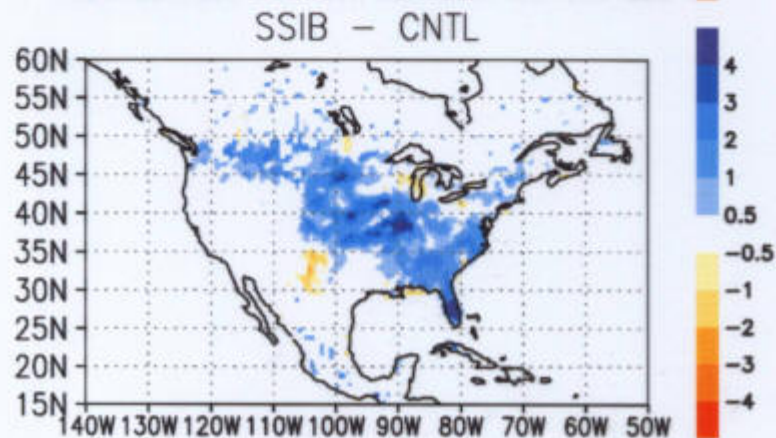

Ave precip (mm) 9307 24hr fcst