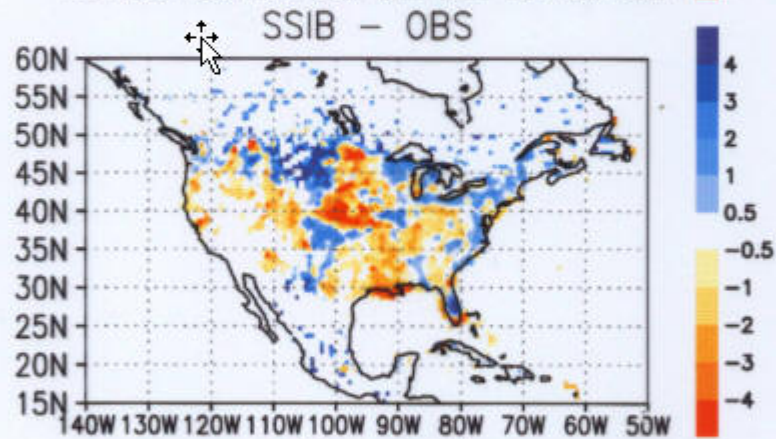

# July 1993 Average Daily Precipitation

observation (US only)

reanalysis data

ETA/SSIB

ETA/BUCKET

# 5 day running mean of precip (mm)