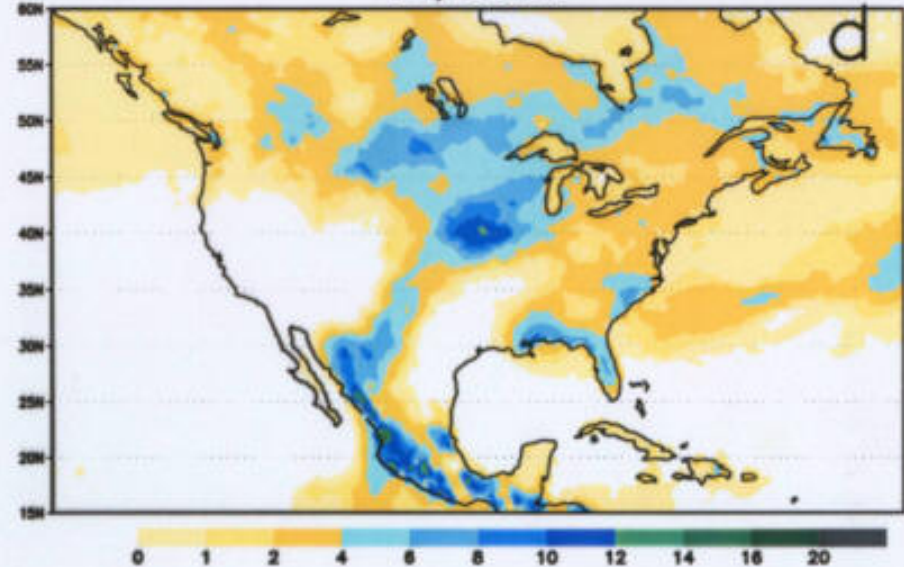

# July 1993 Average Daily Precipitation

observation (US only)

reanalysis data

ETA/SSIB

ETA/BUCKET