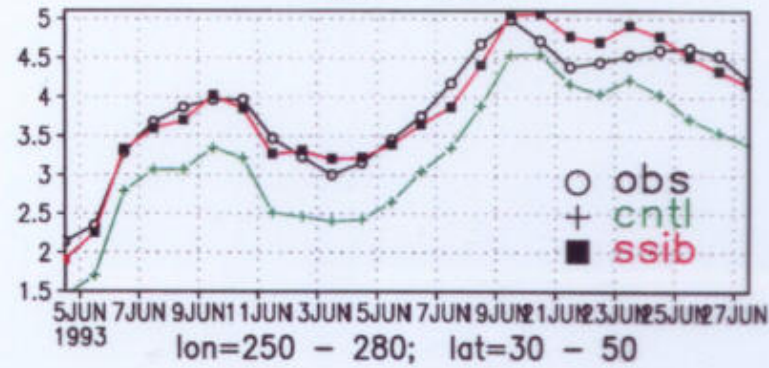

5 day running mean of precip (mm)

June 1993