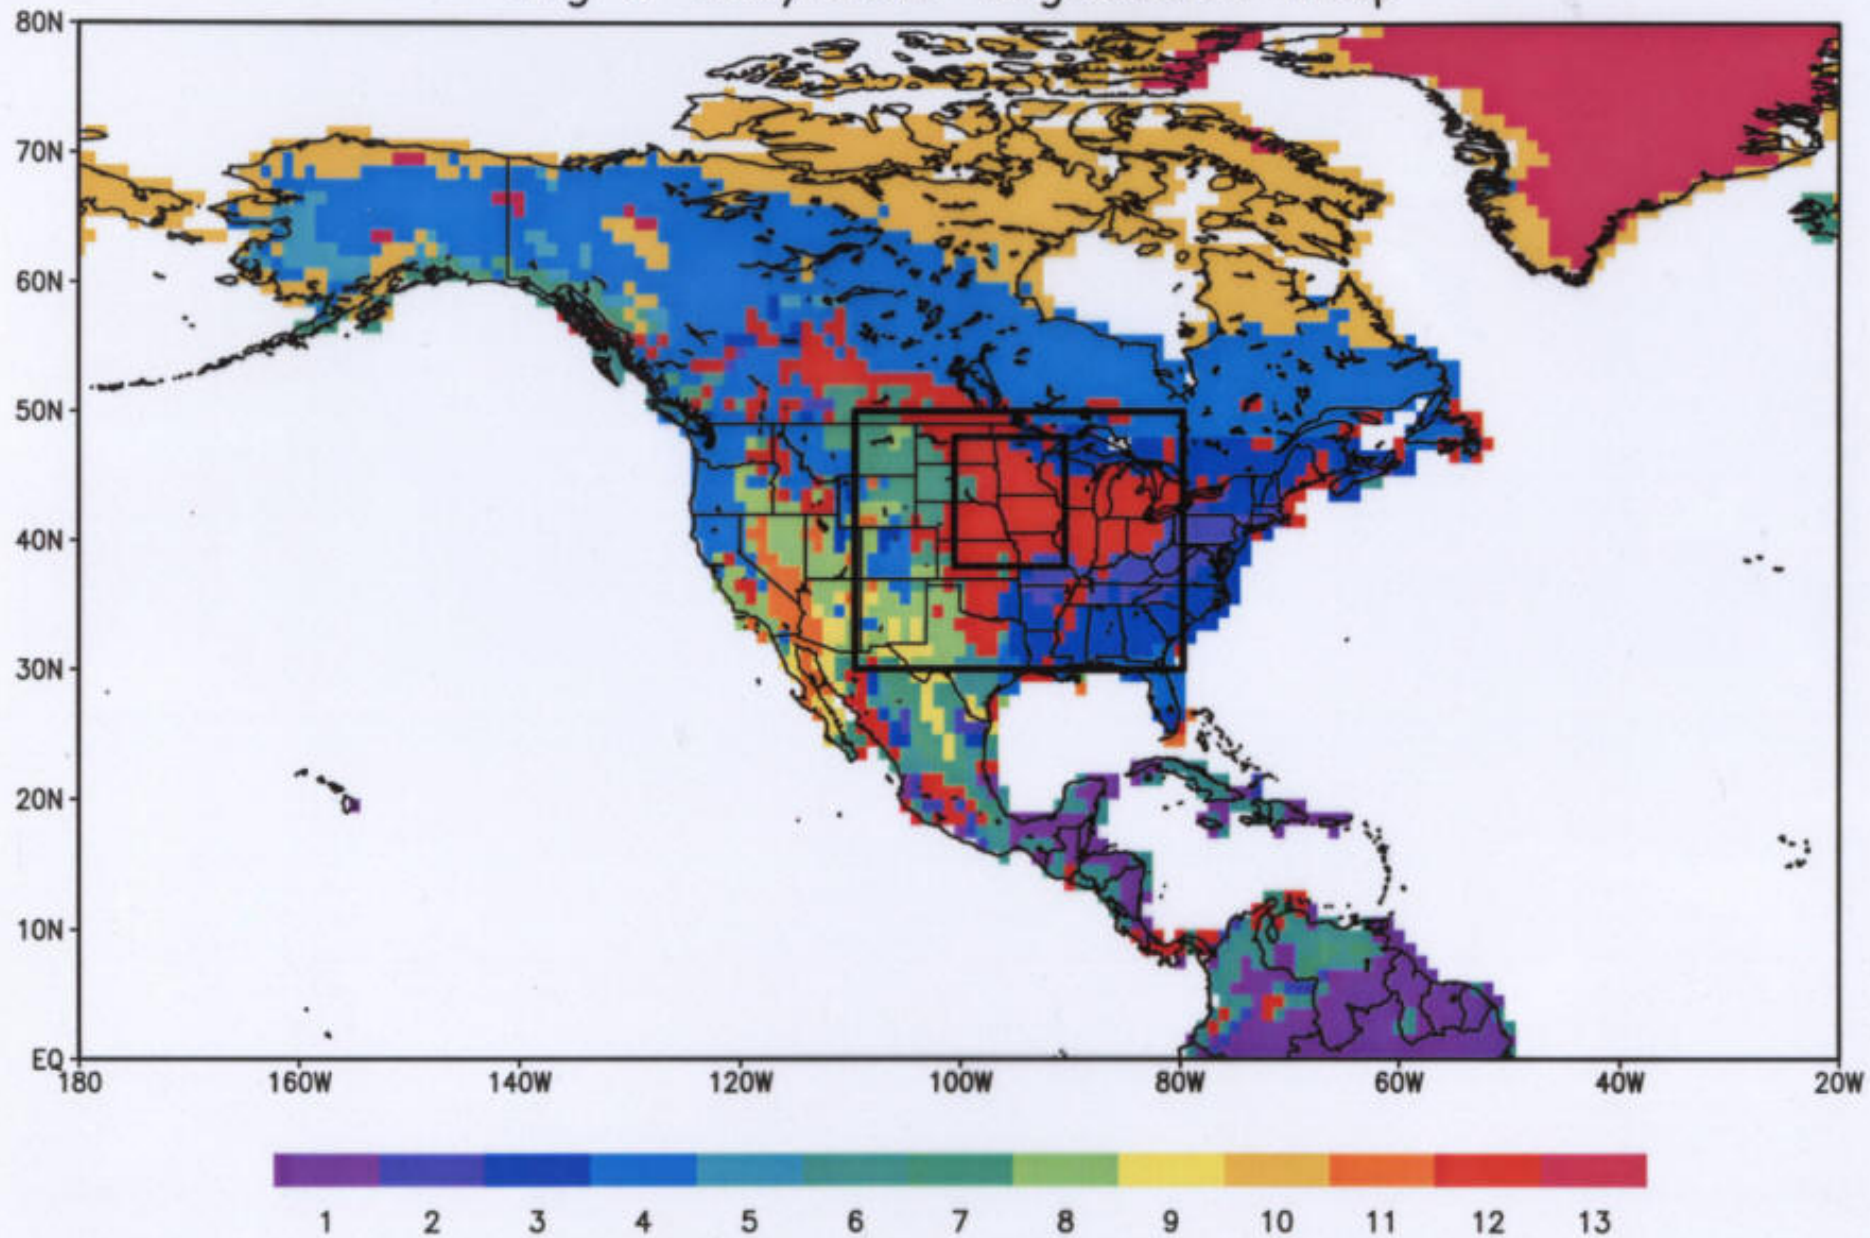

Fig 3 Eta/SSiB vegetation map

# July 1993 Average Daily Precipitation

observation (US only)

reanalysis data

ETA/SSIB

ETA/BUCKET

# 5 day running mean of precip (mm)