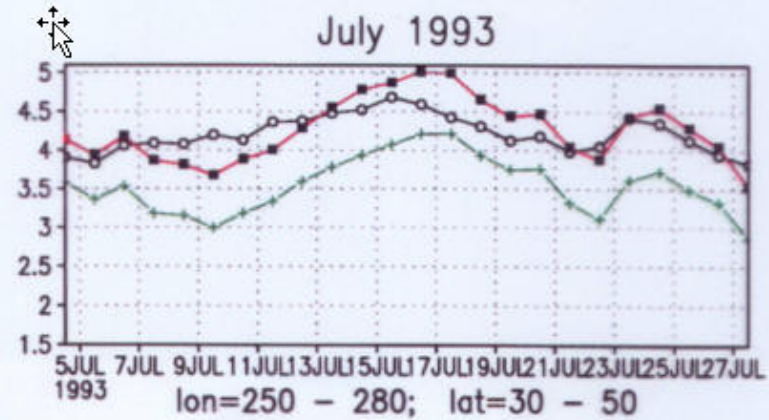

5 day running mean of precip (mm)

June 1993

July 1993

Aug 1993