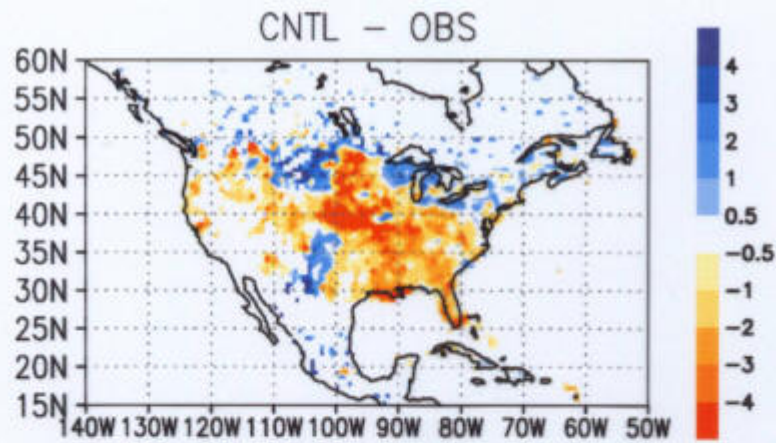

Ave precip (mm) 9307 24hr fcst