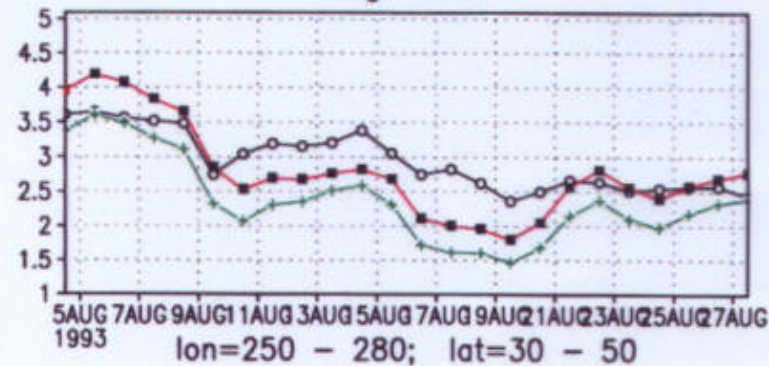

5 day running mean of precip (mm)

June 1993

July 1993

Aug 1993