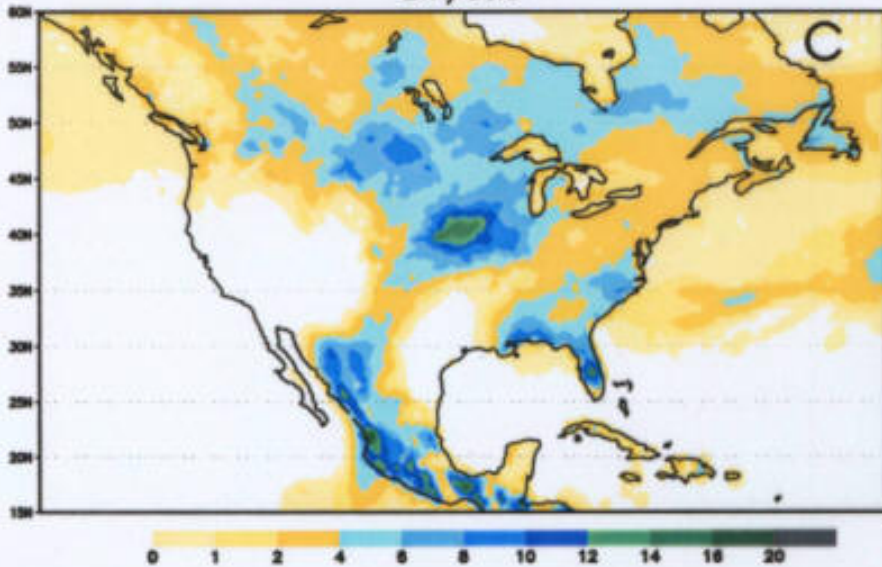

# July 1993 Average Daily Precipitation

observation (US only)

reanalysis data

ETA/SSIB

ETA/BUCKET